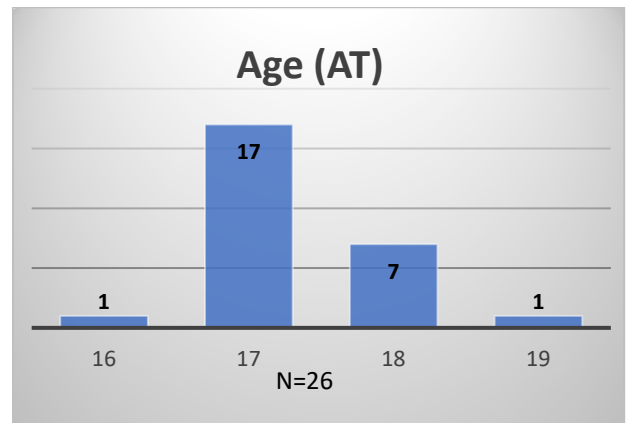

Daily Data Dashboard – December 15, 2023
Demographics for JTDC Population
Friday Morning Midnight Count

Total # of probation Involved youth¹: 1,338

¹ Probation Active: Any youth who is pending sentencing with an active social history, has been formally placed on probation or supervision with Cook County Juvenile Probation on the date of the report.

*Age, Gender and Race for Criminal Court population (N=1) is not represented in this report.

Data sources: cFive Supervisor – Probation Population and RMIS – JTDC Population

Daily Data Dashboard – December 15, 2023
Demographics for JTDC Population
Friday Morning Midnight Count