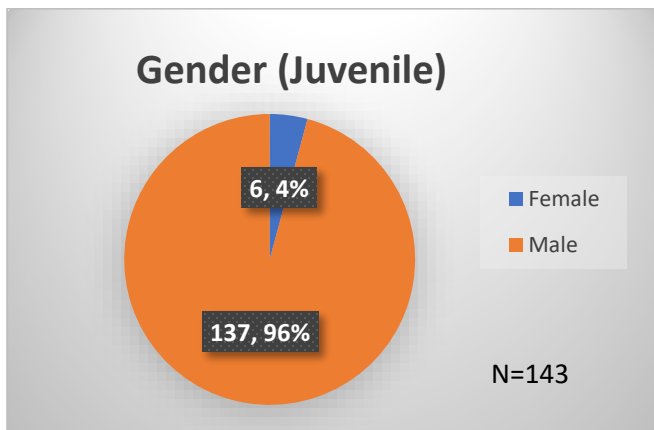

Daily Data Dashboard – December 15, 2023
Demographics for JTDC Population
Friday Morning Midnight Count

Total # of probation Involved youth¹: 1,338

¹ Probation Active: Any youth who is pending sentencing with an active social history, has been formally placed on probation or supervision with Cook County Juvenile Probation on the date of the report.

*Age, Gender and Race for Criminal Court population (N=1) is not represented in this report.

Data sources: cFive Supervisor – Probation Population and RMIS – JTDC Population

Daily Data Dashboard – December 15, 2023
Demographics for JTDC Population
Friday Morning Midnight Count