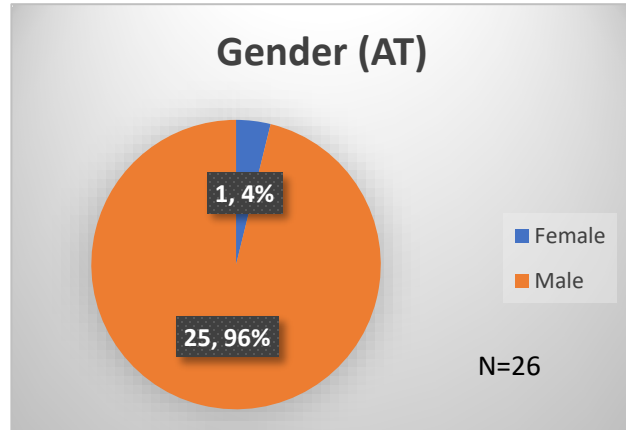

Daily Data Dashboard – December 15, 2023
Demographics for JTDC Population
Friday Morning Midnight Count

Total # of probation Involved youth¹: 1,338

¹ Probation Active: Any youth who is pending sentencing with an active social history, has been formally placed on probation or supervision with Cook County Juvenile Probation on the date of the report.

*Age, Gender and Race for Criminal Court population (N=1) is not represented in this report.

Data sources: cFive Supervisor – Probation Population and RMIS – JTDC Population

Daily Data Dashboard – December 15, 2023
Demographics for JTDC Population
Friday Morning Midnight Count