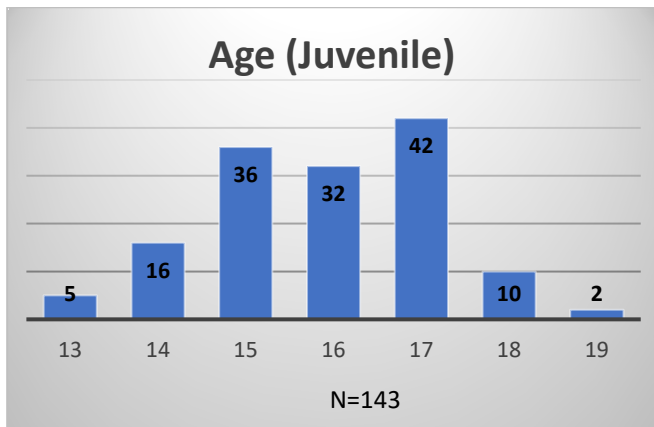

Daily Data Dashboard – December 15, 2023
Demographics for JTDC Population
Friday Morning Midnight Count

Total # of probation Involved youth¹: 1,338

¹ Probation Active: Any youth who is pending sentencing with an active social history, has been formally placed on probation or supervision with Cook County Juvenile Probation on the date of the report.

*Age, Gender and Race for Criminal Court population (N=1) is not represented in this report.

Data sources: cFive Supervisor – Probation Population and RMIS – JTDC Population

Daily Data Dashboard – December 15, 2023
Demographics for JTDC Population
Friday Morning Midnight Count