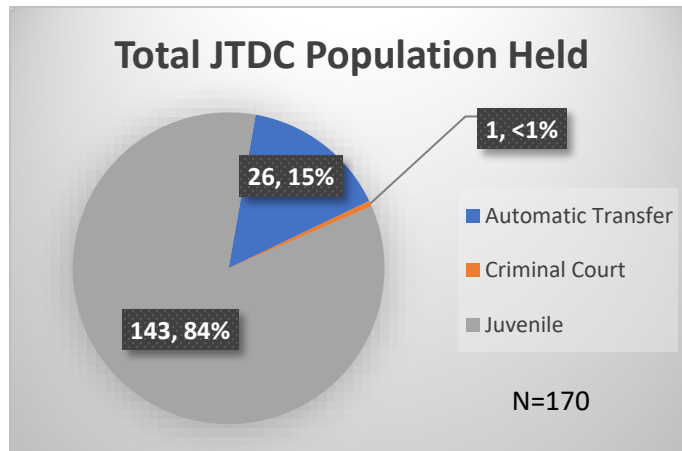

Daily Data Dashboard – December 15, 2023
Demographics for JTDC Population
Friday Morning Midnight Count

Total # of probation Involved youth¹: 1,338

¹ Probation Active: Any youth who is pending sentencing with an active social history, has been formally placed on probation or supervision with Cook County Juvenile Probation on the date of the report.

*Age, Gender and Race for Criminal Court population (N=1) is not represented in this report.

Data sources: cFive Supervisor – Probation Population and RMIS – JTDC Population

Daily Data Dashboard – December 15, 2023
Demographics for JTDC Population
Friday Morning Midnight Count